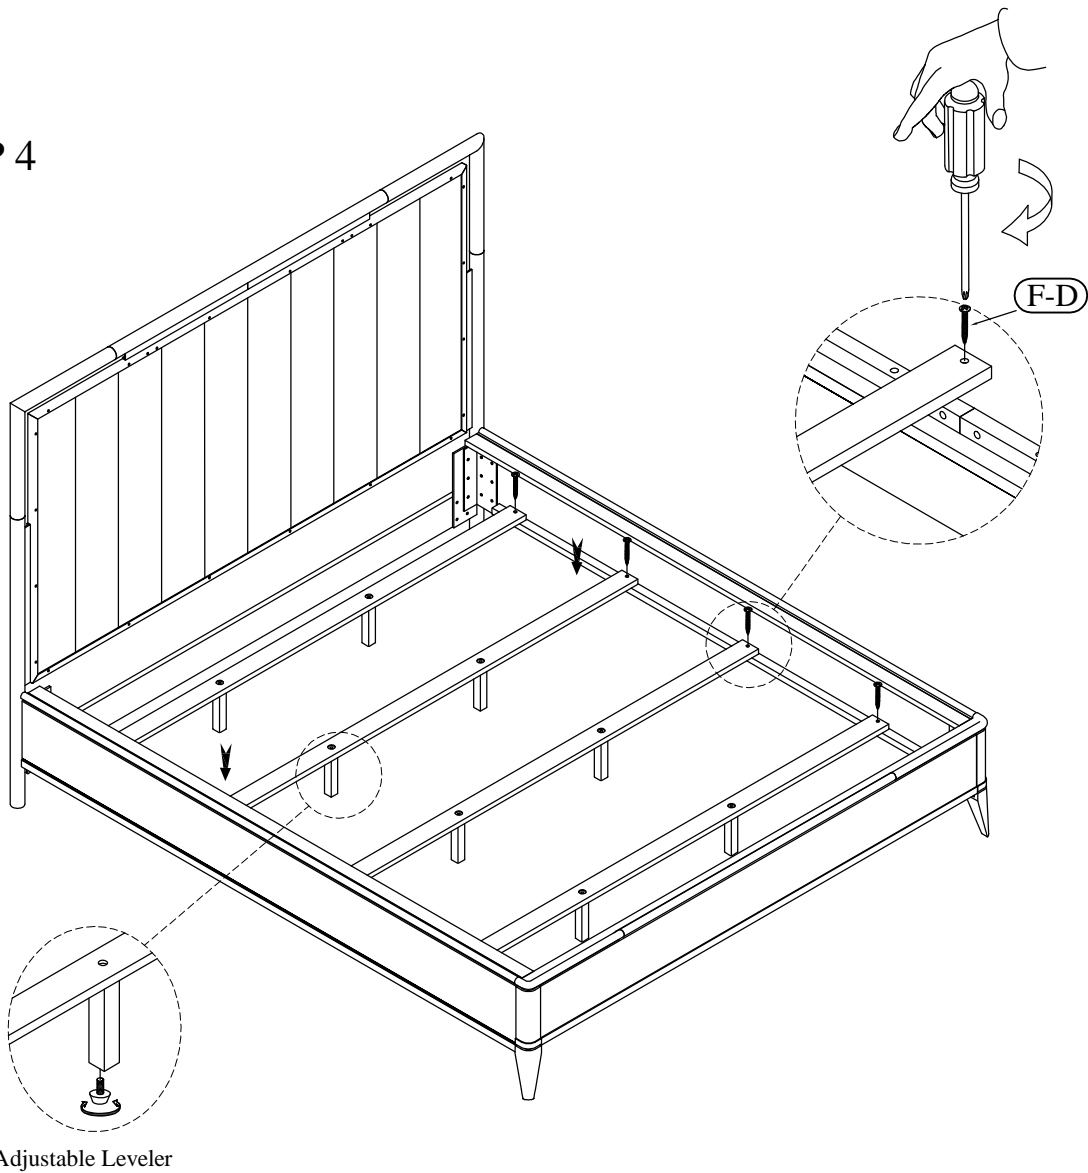

Hardware and Parts packed with the Headboard

King Panel Headboard 50280

Hardware and Parts packed with the Footboard

King Panel Footboard 50281

Wood Slats 77" long

Support Leg
(D) 7-3/4" x (W) 1-1/4" (H) 1-1/4"

Hex Nut ø5/16

Open Wrench
12mm

Allen Key 5mm

Bed Rails 50282

Allen Head bolt
ø5/16-18 x 1"

Allen Head Bolt
ø5/16-18 x 1-3/4"

Spring Washer
ø5/16"

Flat Washer
ø5/16" x 16*2mm

6/6-6/0 King Bed

50280 -- 6/0-6/6 King Panel Headboard

50281 -- 6/0-6/6 King Panel Footboard

50272 -- 5/0-6/6 Panel Bed Rails

STEP 1

STEP 2

6/6-6/0 King Bed

50380 -- 6/0-6/6 King Panel Headboard

50381 -- 6/0-6/6 King Panel Footboard

50382 -- 6/0 Panel Bed Rails

STEP 1

STEP 2

STEP 3

STEP 4

6/6-6/0 King Panel Bed
50280 -- 6/0-6/6 King Panel Headboard

**THE HEADBOARD MAY BE USE ALONE WITH
A CALIFORNIA KING OR A STANDARD KING
SIZE METAL BED FRAME.**