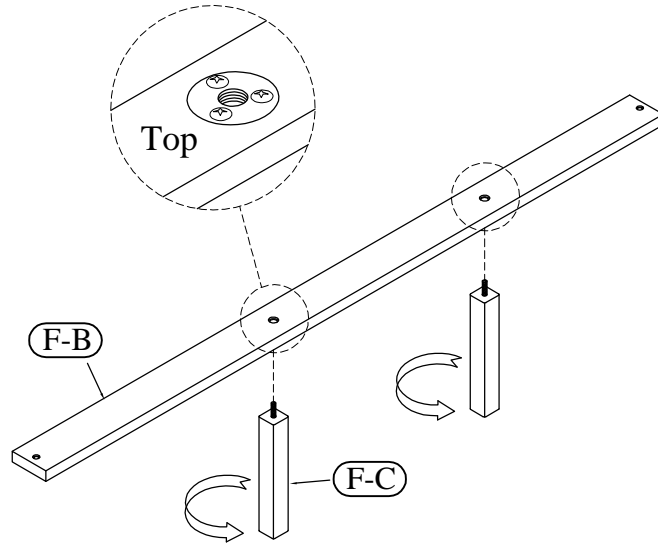

Hex Nut ø5/16

Open Wrench
12mm

Allen Key 5mm

Bed Rails 50282

Allen Head bolt
ø5/16-18 x 1"

Allen Head Bolt
ø5/16-18 x 1-3/4"

Spring Washer
ø5/16"

Flat Washer
ø5/16" x 16*2mm

50381 -- 6/0-6/6 King Panel Footboard

50382 -- 6/0 Panel Bed Rails

STEP 1

STEP 2

STEP 3

STEP 4

6/6-6/0 King Panel Bed
50280 -- 6/0-6/6 King Panel Headboard

**THE HEADBOARD MAY BE USE ALONE WITH
A CALIFORNIA KING OR A STANDARD KING
SIZE METAL BED FRAME.**