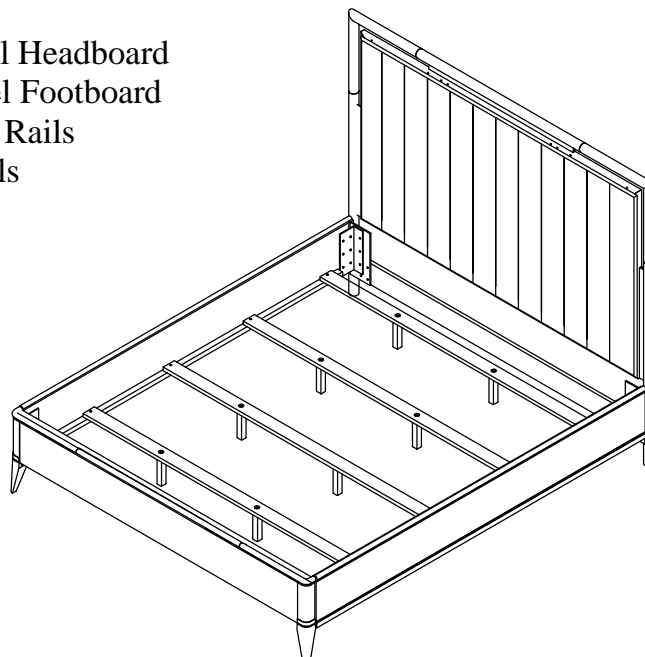

Hex Nut ø5/16

Open Wrench
12mm

Allen Key 5mm

6/6-6/0 King Bed

50280 -- 6/0-6/6 King Panel Headboard

50281 -- 6/0-6/6 King Panel Footboard

50272 -- 5/0-6/6 Panel Bed Rails

50282 -- 6/0 Panel Bed Rails