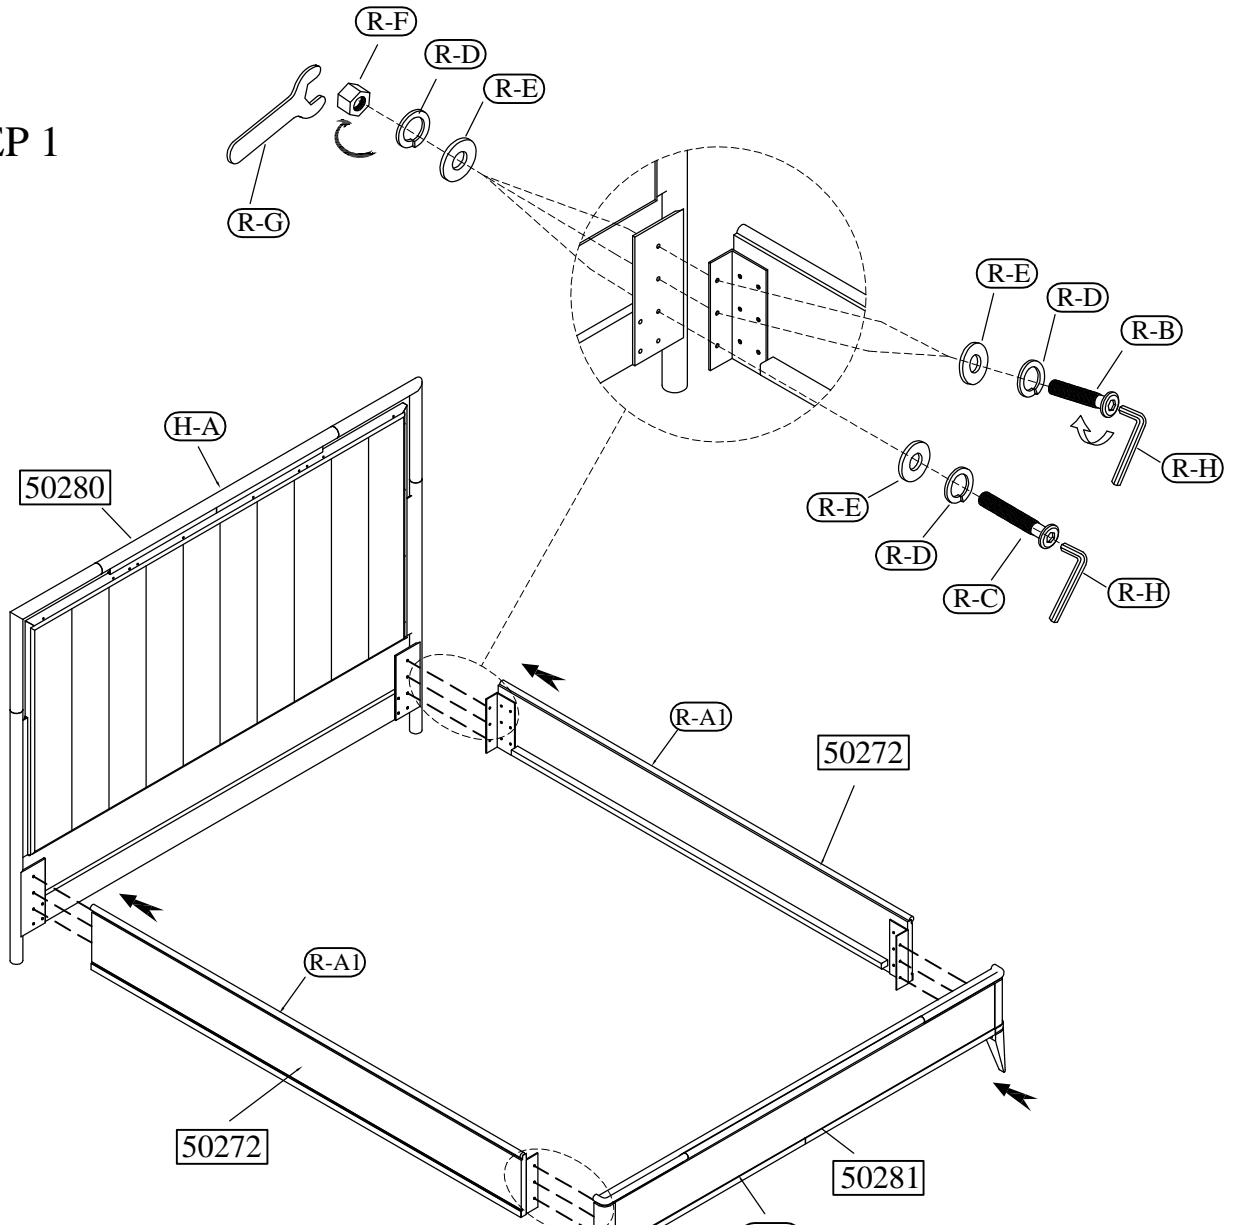

6/6-6/0 King Bed

50280 -- 6/0-6/6 King Panel Headboard

50281 -- 6/0-6/6 King Panel Footboard

50272 -- 5/0-6/6 Panel Bed Rails

STEP 1

STEP 2