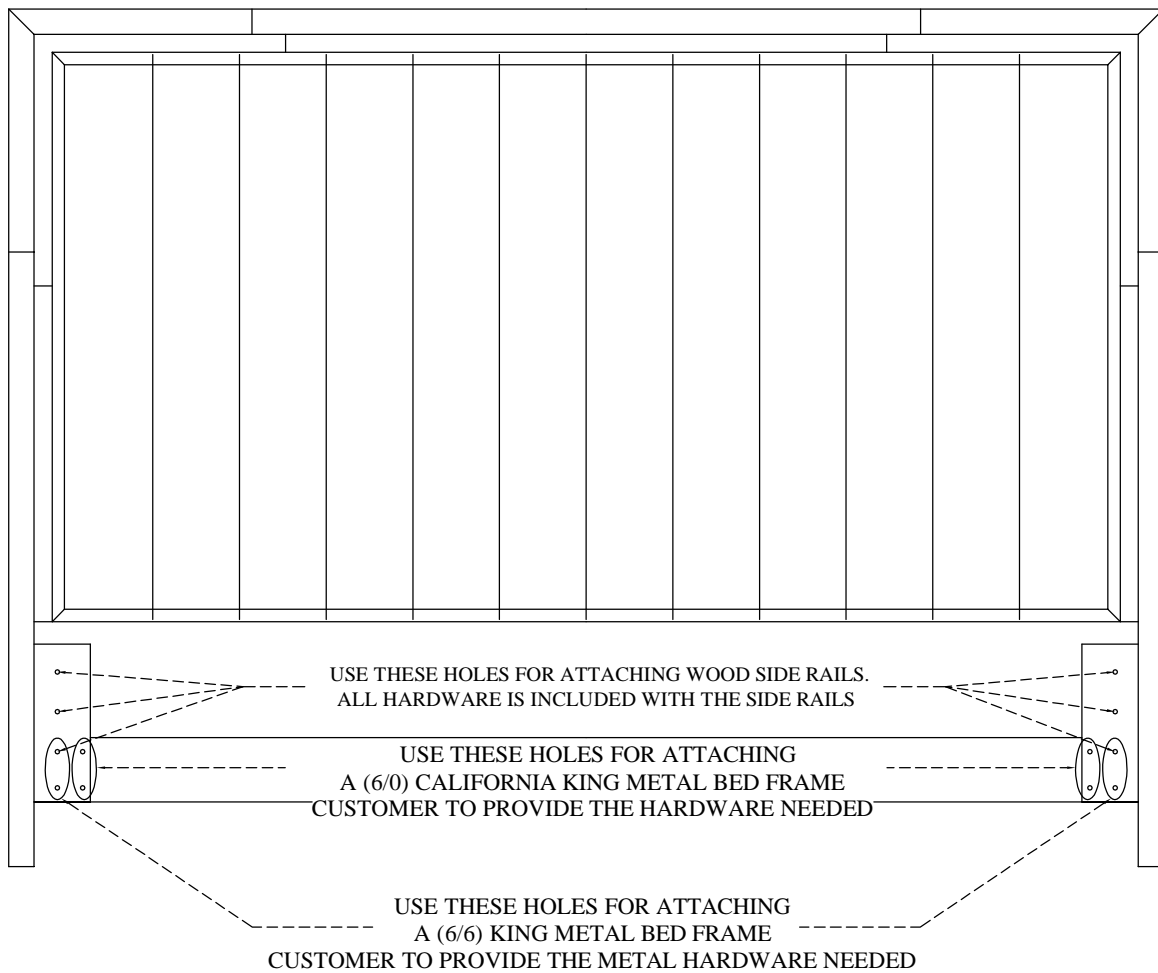

Hardware and Parts packed with the Headboard

King Panel Headboard 50280

Hardware and Parts packed with the Footboard

King Panel Footboard 50281

Wood Slats 77" long

Support Leg
(D) 7-3/4" x (W) 1-1/4" (H) 1-1/4"

Hex Nut ø5/16

Open Wrench
12mm

Allen Key 5mm

Bed Rails 50282

Allen Head bolt
ø5/16-18 x 1"

Allen Head Bolt
ø5/16-18 x 1-3/4"

Spring Washer
ø5/16"

Flat Washer
ø5/16" x 16*2mm

Hex Nut ø5/16

Open Wrench
12mm

Allen Key 5mm

6/6-6/0 King Bed

50280 -- 6/0-6/6 King Panel Headboard

50281 -- 6/0-6/6 King Panel Footboard

50272 -- 5/0-6/6 Panel Bed Rails

50282 -- 6/0 Panel Bed Rails

50381 -- 6/0-6/6 King Panel Footboard

50382 -- 6/0 Panel Bed Rails

STEP 1

STEP 2

STEP 3

STEP 4

6/6-6/0 King Panel Bed
50280 -- 6/0-6/6 King Panel Headboard

**THE HEADBOARD MAY BE USE ALONE WITH
A CALIFORNIA KING OR A STANDARD KING
SIZE METAL BED FRAME.**